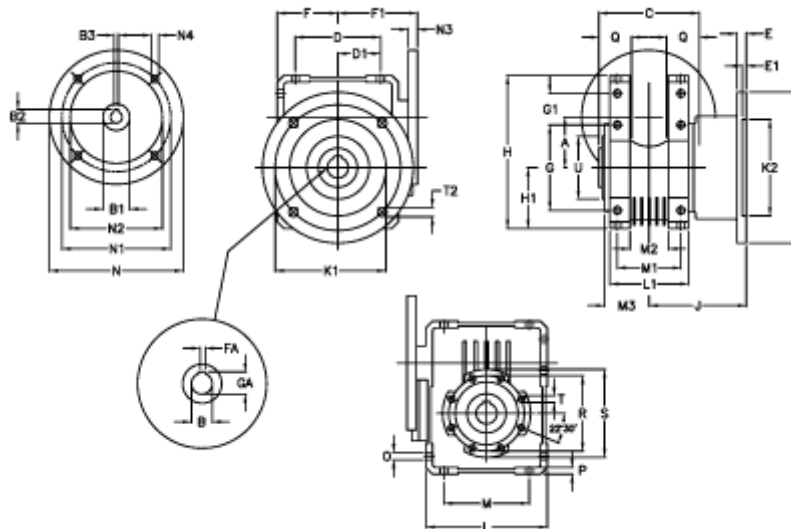

Article number: 392208603044016

Description: Worm Gear with Torque Limiter
W86 L1-UF-30-P100 B5

Measures

A = 86.90	E = 15	H = 245.5	M = 144	N4 = 12,5	U = 110
B = 35	E1 = 6	H1 = 100.0	M1 = 101	O = 11.5	
B1 E7 = 28	F = 100	J = 151.0	M2 = 57	P = 11	
B2 = 31.3	F1 = 136	K = 210	M3 = 65	Q = 45	
B3 H9 = 8	FA = 10	K1 = 176	N = 250	R = 130	
C = 140	G = 144	K2 = 152	N1 = 215	S = 150	
D = 144.0	G1 = 45.5	L = 200	N2 = 180	T = M10x18	
D1 = 72.0	GA = 38.3	L1 = 125	N3 = 13.0	T2 = 12.5	